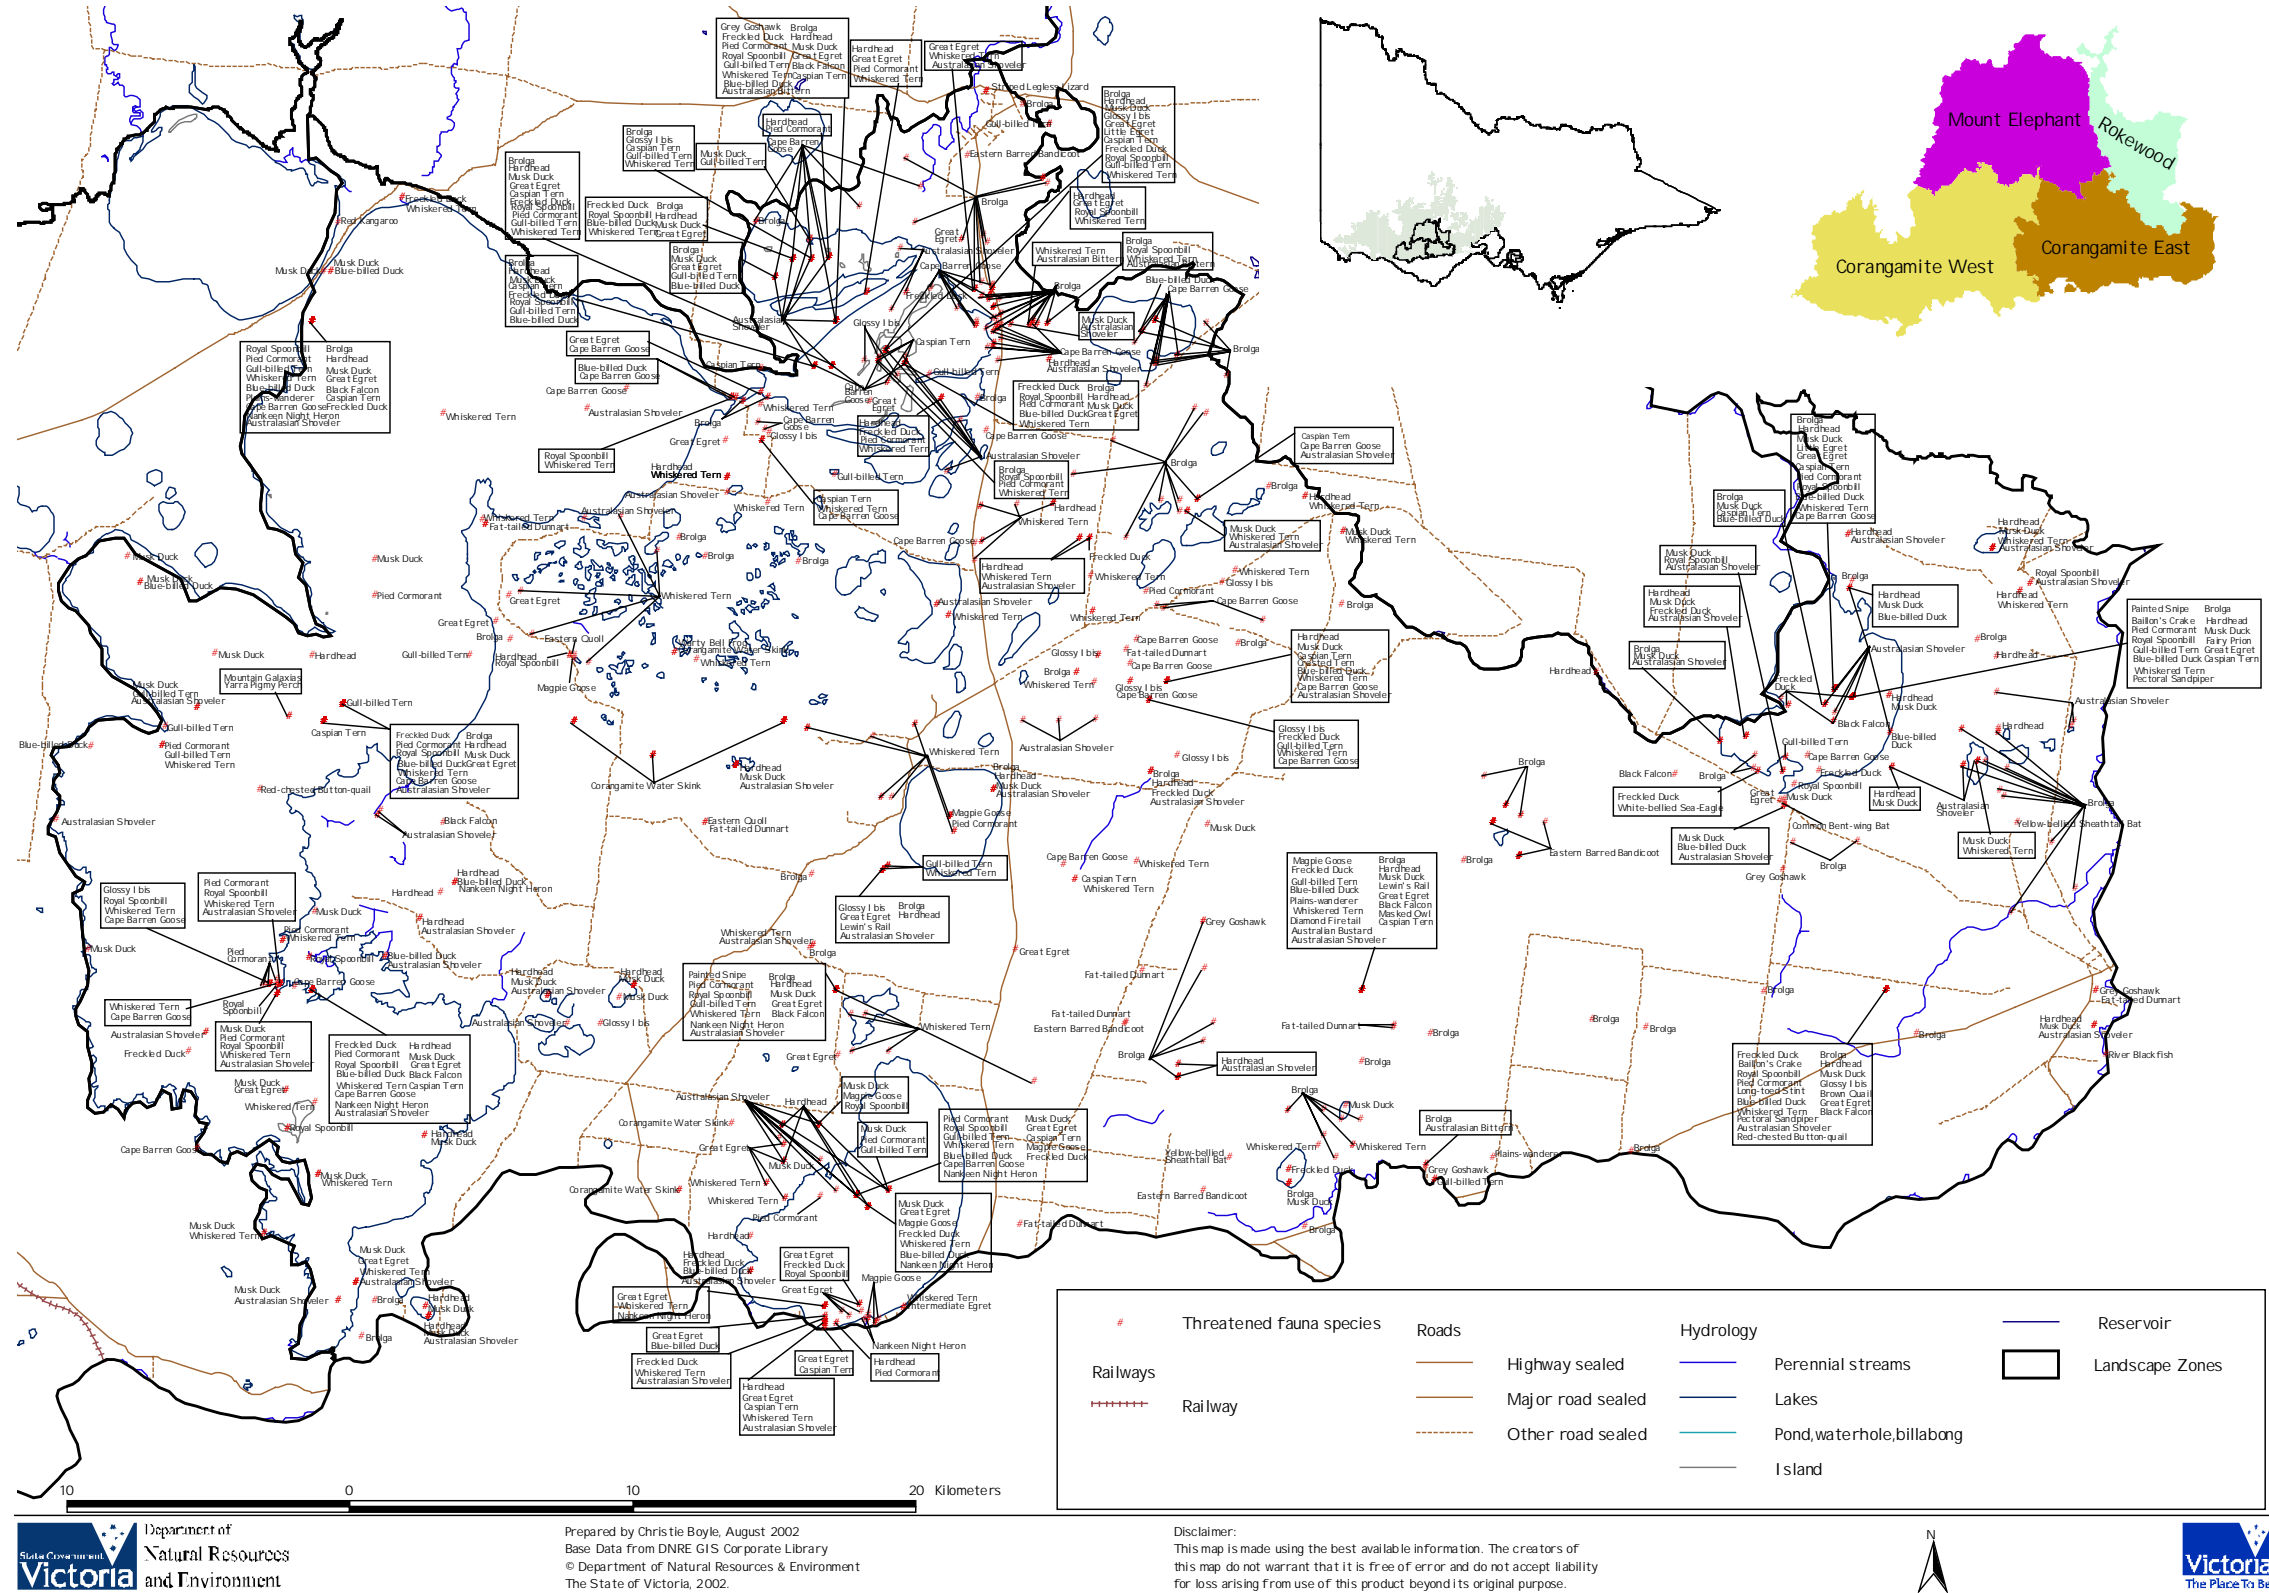

Map 21. Threatened flora in the Central Zones of the Victorian Volcanic Plain bioregion

Map 22. Threatened fauna in the Corangamite East Zone, Victorian Volcanic Plain bioregion