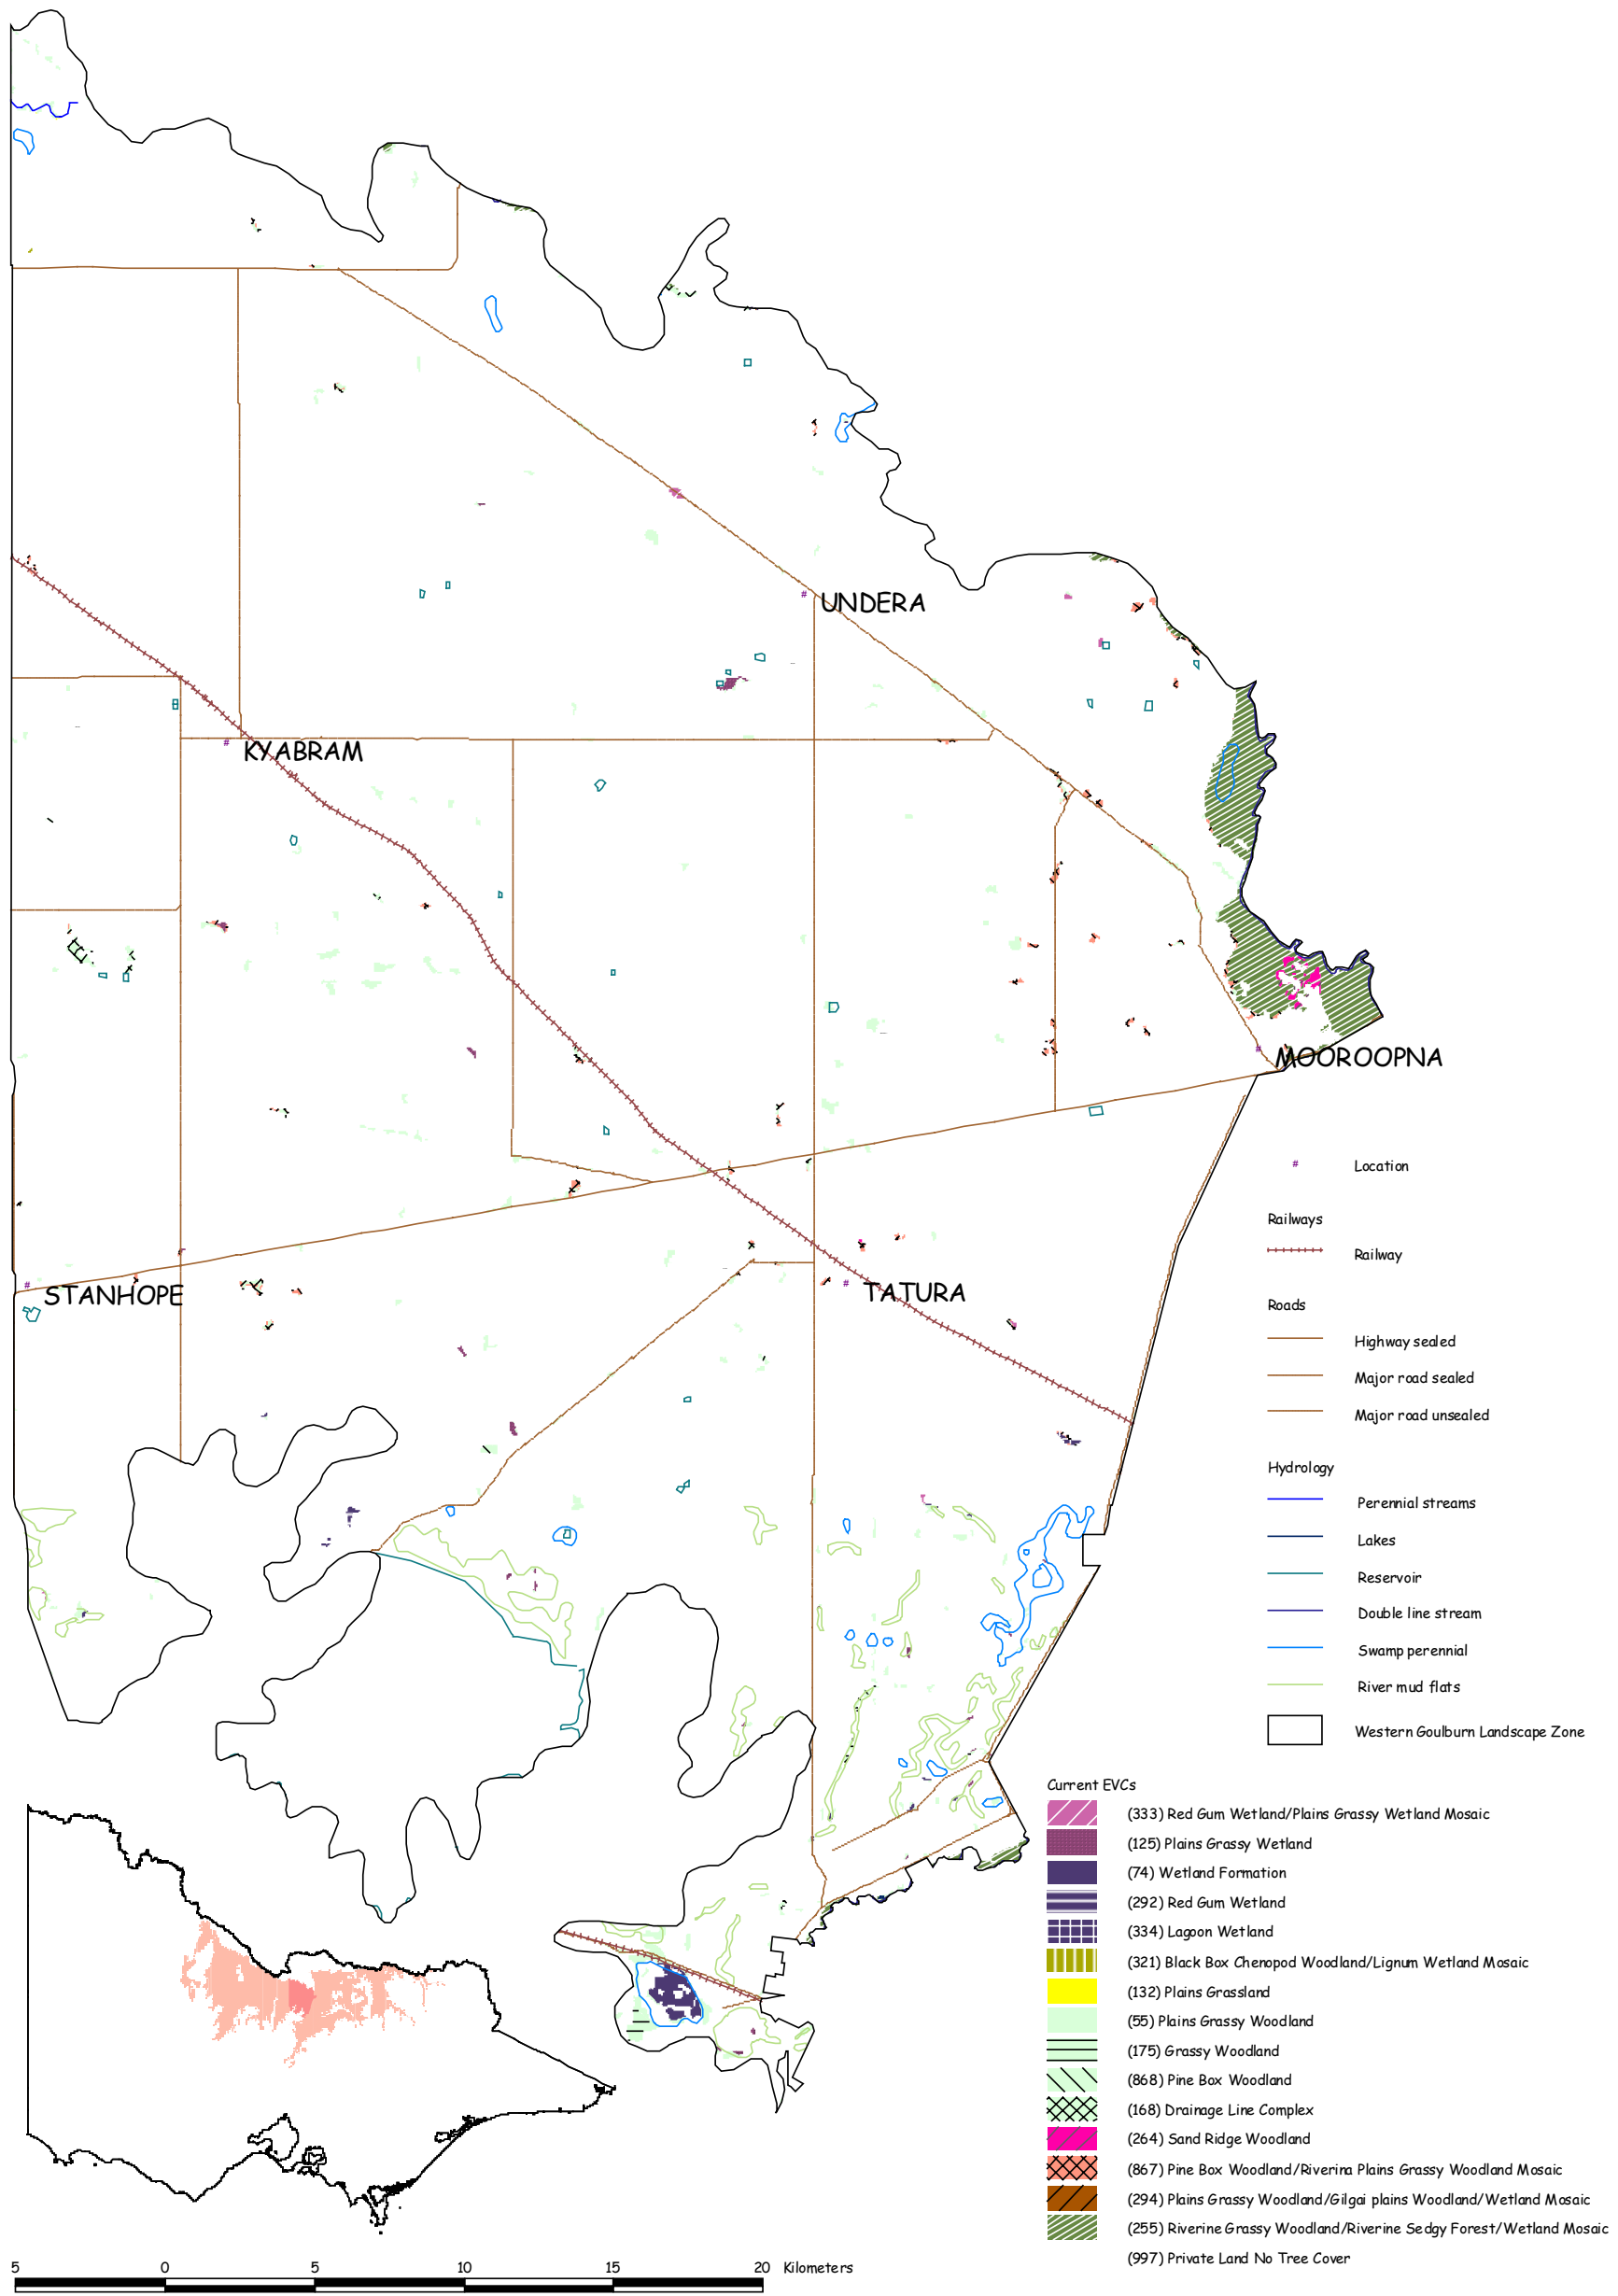

Map 23. Pre-1750 EVCs in the Western Goulburn Landscape Zone, Shepparton Irrigation Region - South

Map 24. Current EVCs in the Western Goulburn Landscape Zone, Shepparton Irrigation Region - South

Map 25. Current EVC Conservation Significance and Public Land boundaries in the Western Goulburn Landscape Zone, Shepparton Irrigation Region - South

Map 26. Threatened Fauna in the Western Goulburn Landscape Zone, Shepparton Irrigation Region - South

Map 28. South

1A species and management actions in the Western Goulburn Landscape Zone, Shepparton Irrigation Region -