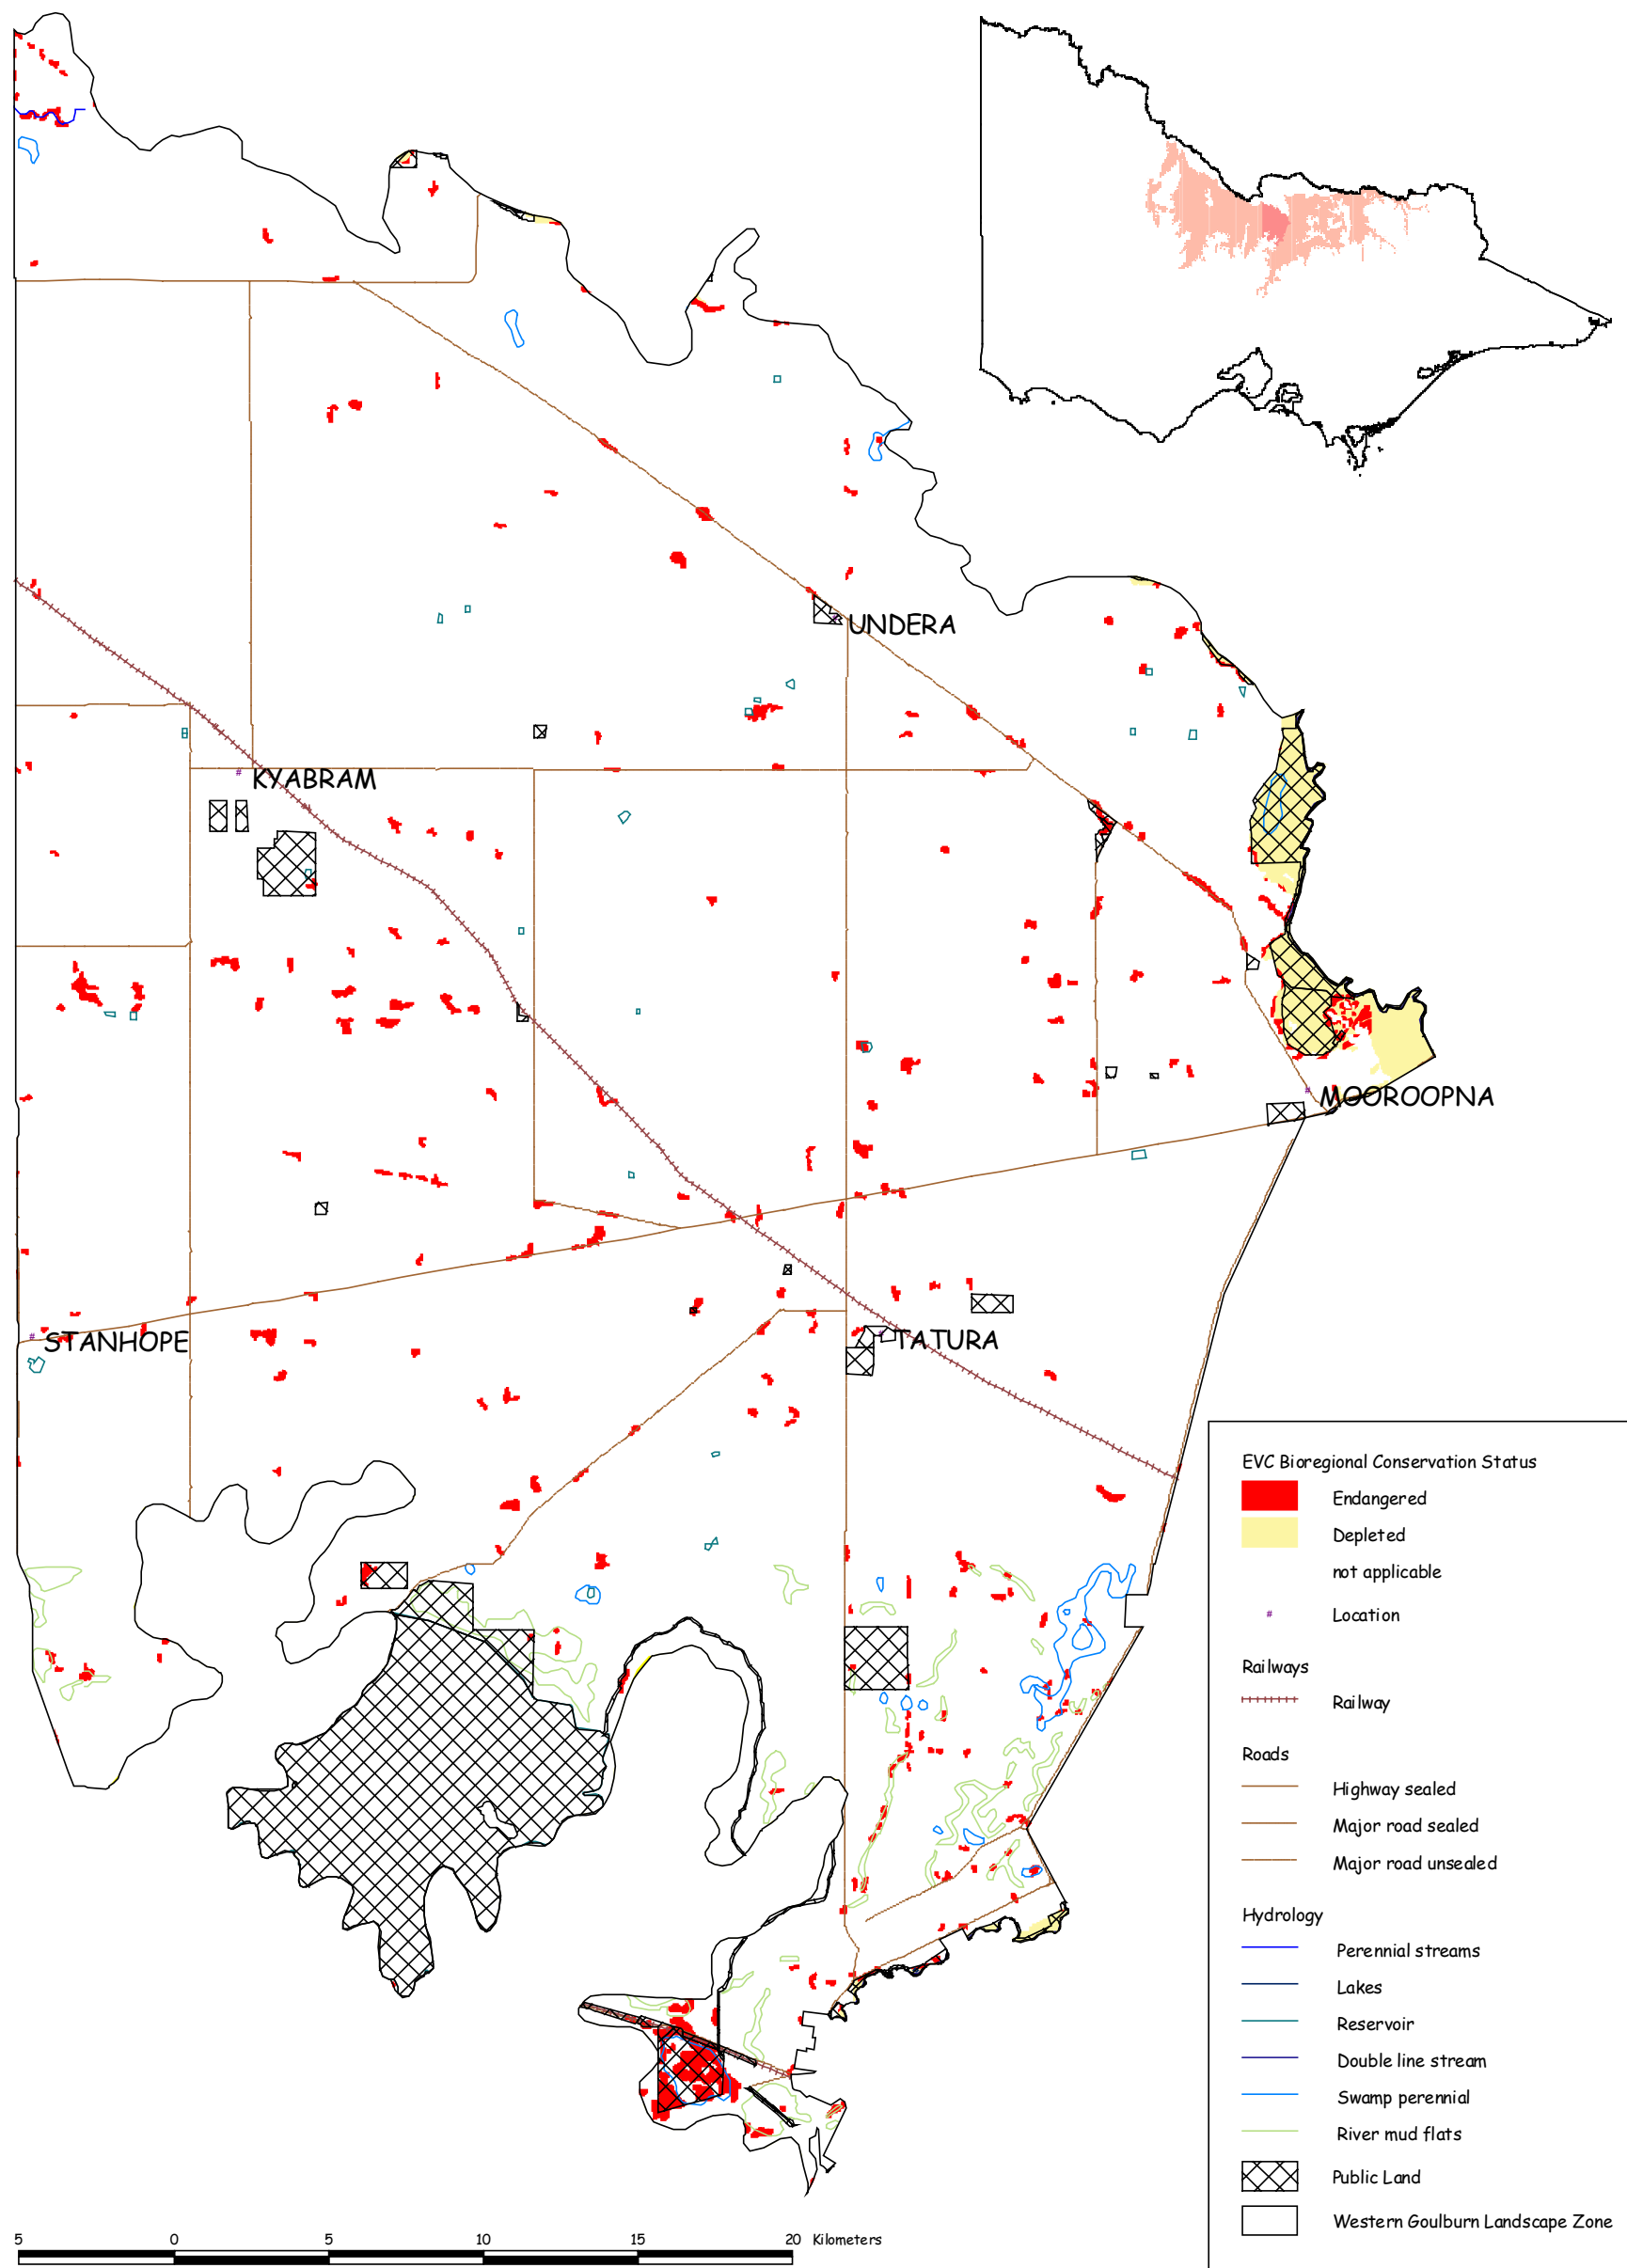

Map 23. Pre-1750 EVCs in the Western Goulburn Landscape Zone, Shepparton Irrigation Region - South

Map 24. Current EVCs in the Western Goulburn Landscape Zone, Shepparton Irrigation Region - South

Map 25. Current EVC Conservation Significance and Public Land boundaries in the Western Goulburn Landscape Zone, Shepparton Irrigation Region - South

Map 26. Threatened Fauna in the Western Goulburn Landscape Zone, Shepparton Irrigation Region - South

Map 28. South

1A species and management actions in the Western Goulburn Landscape Zone, Shepparton Irrigation Region -