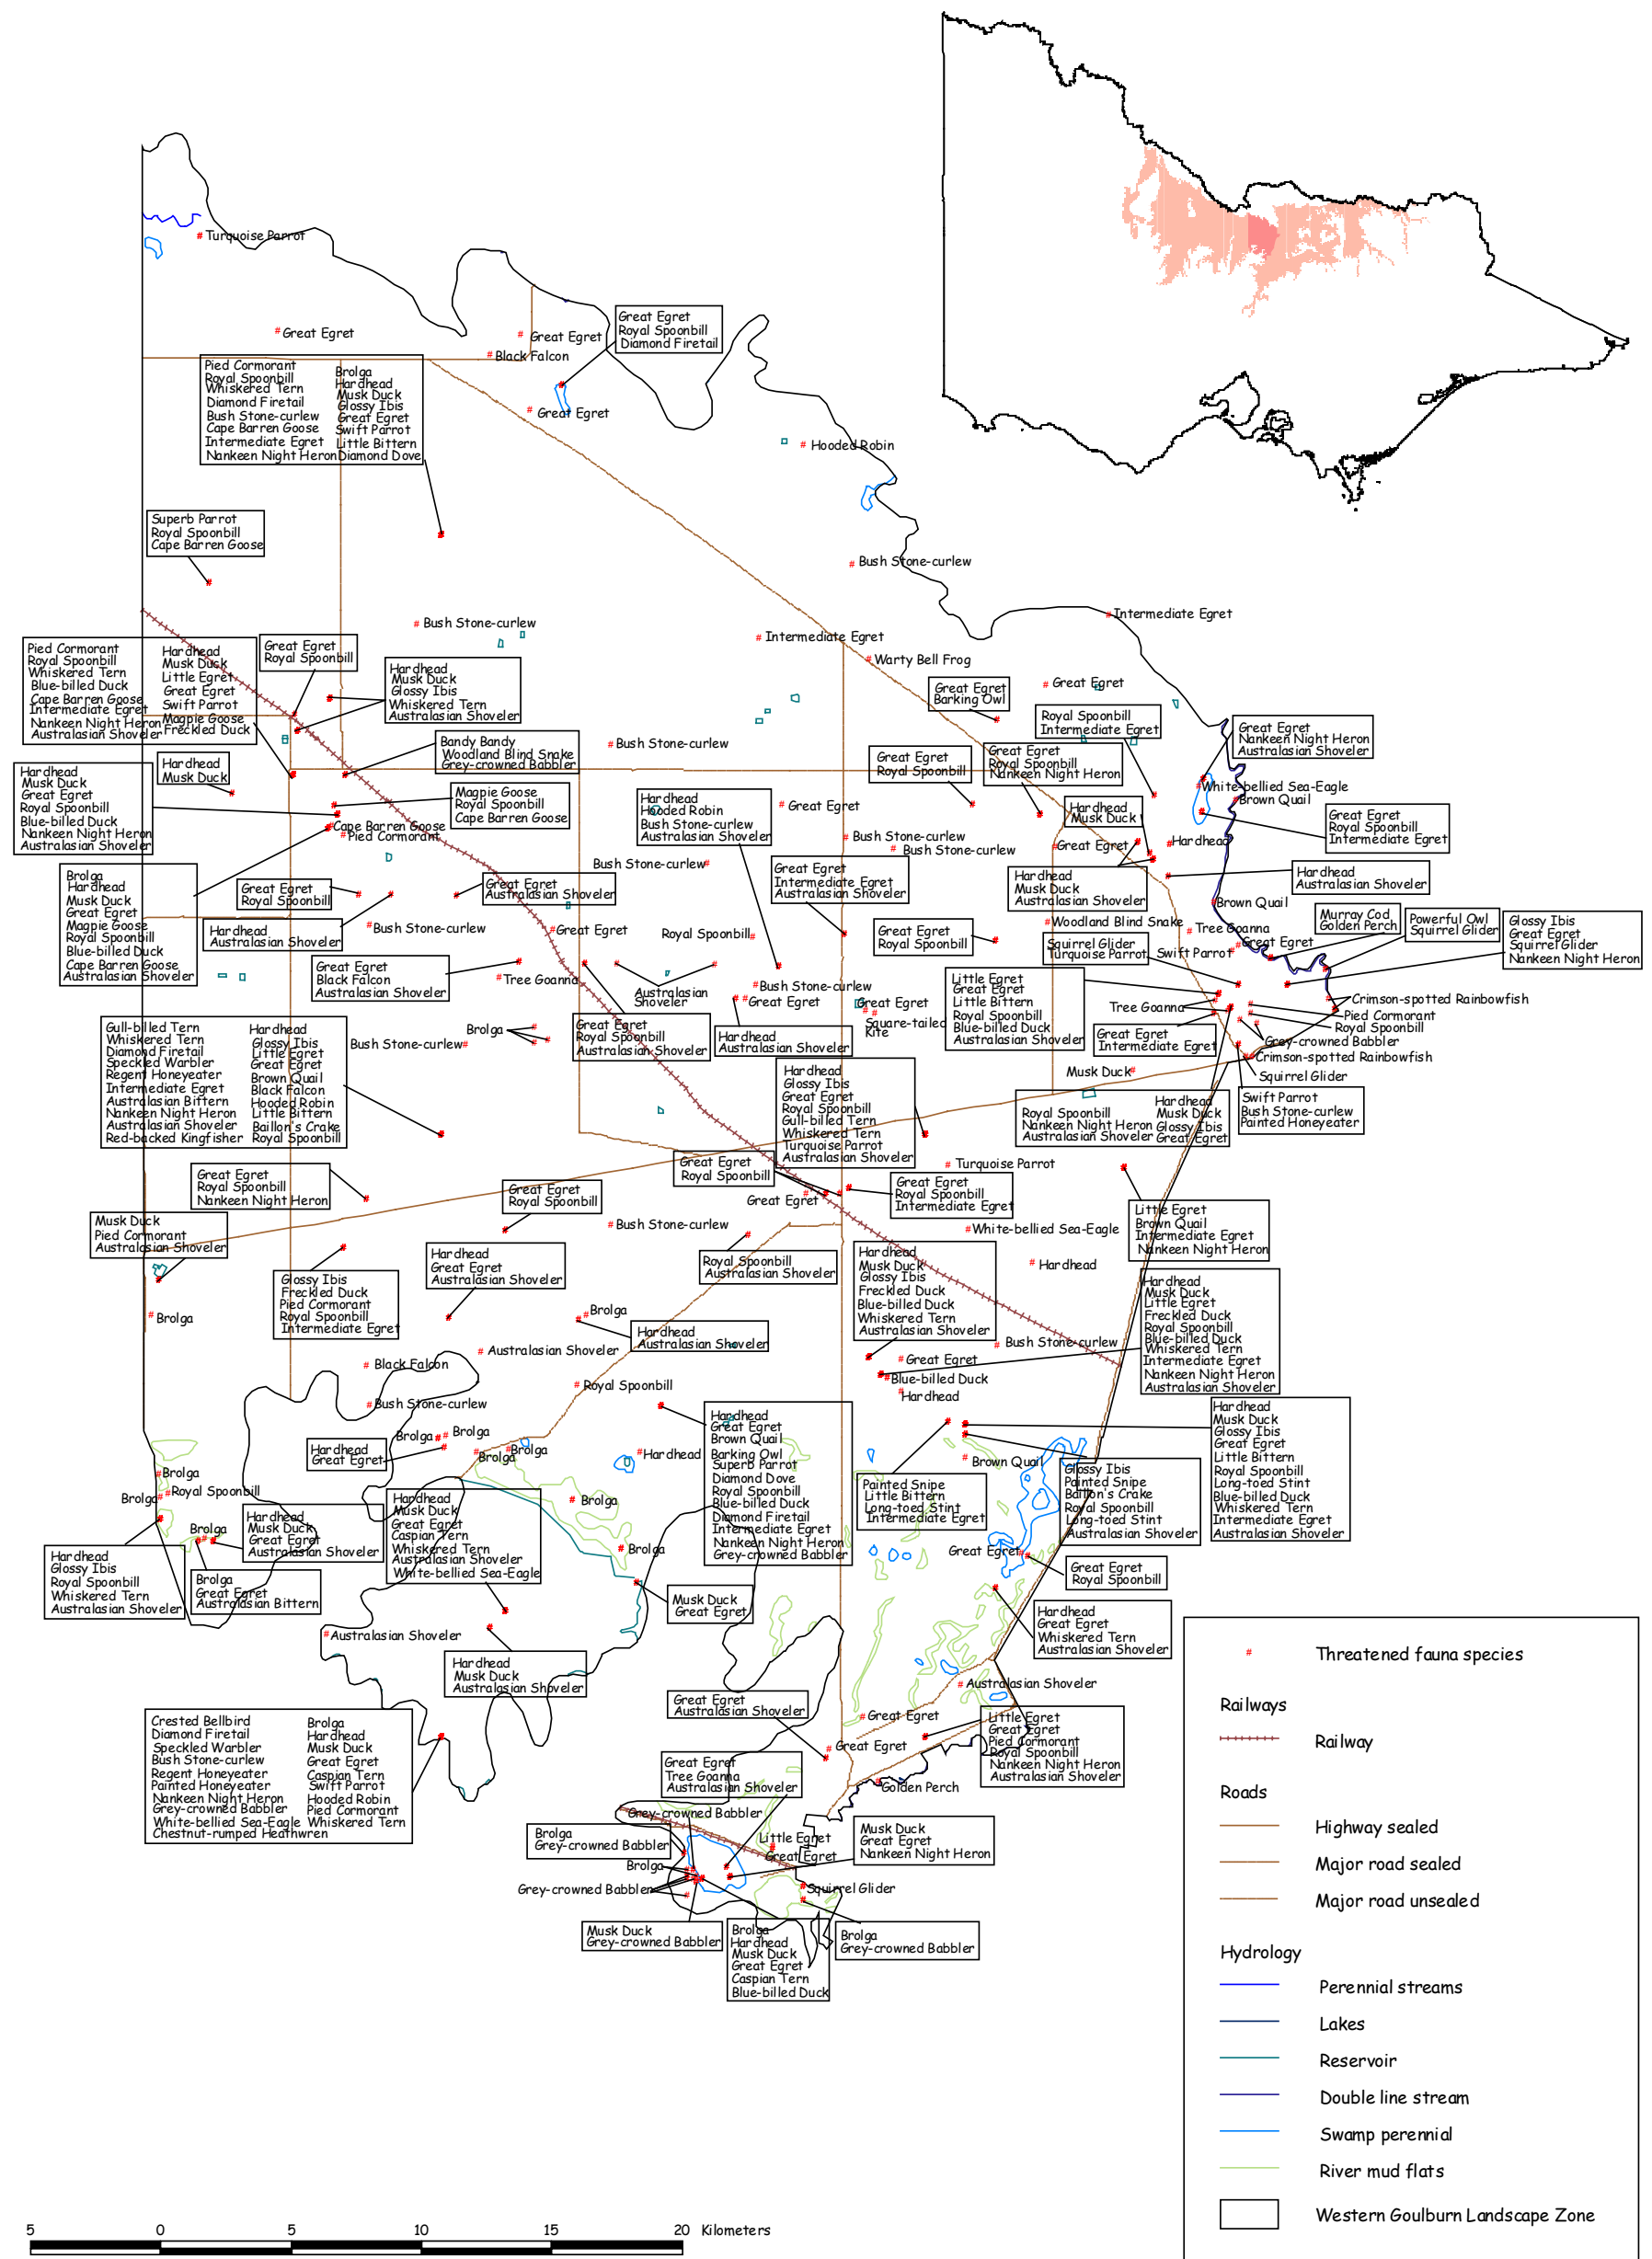

Map 23. Pre-1750 EVCs in the Western Goulburn Landscape Zone, Shepparton Irrigation Region - South

Map 24. Current EVCs in the Western Goulburn Landscape Zone, Shepparton Irrigation Region - South

Map 25. Current EVC Conservation Significance and Public Land boundaries in the Western Goulburn Landscape Zone, Shepparton Irrigation Region - South

Map 26. Threatened Fauna in the Western Goulburn Landscape Zone, Shepparton Irrigation Region - South

Map 28. South

1A species and management actions in the Western Goulburn Landscape Zone, Shepparton Irrigation Region -