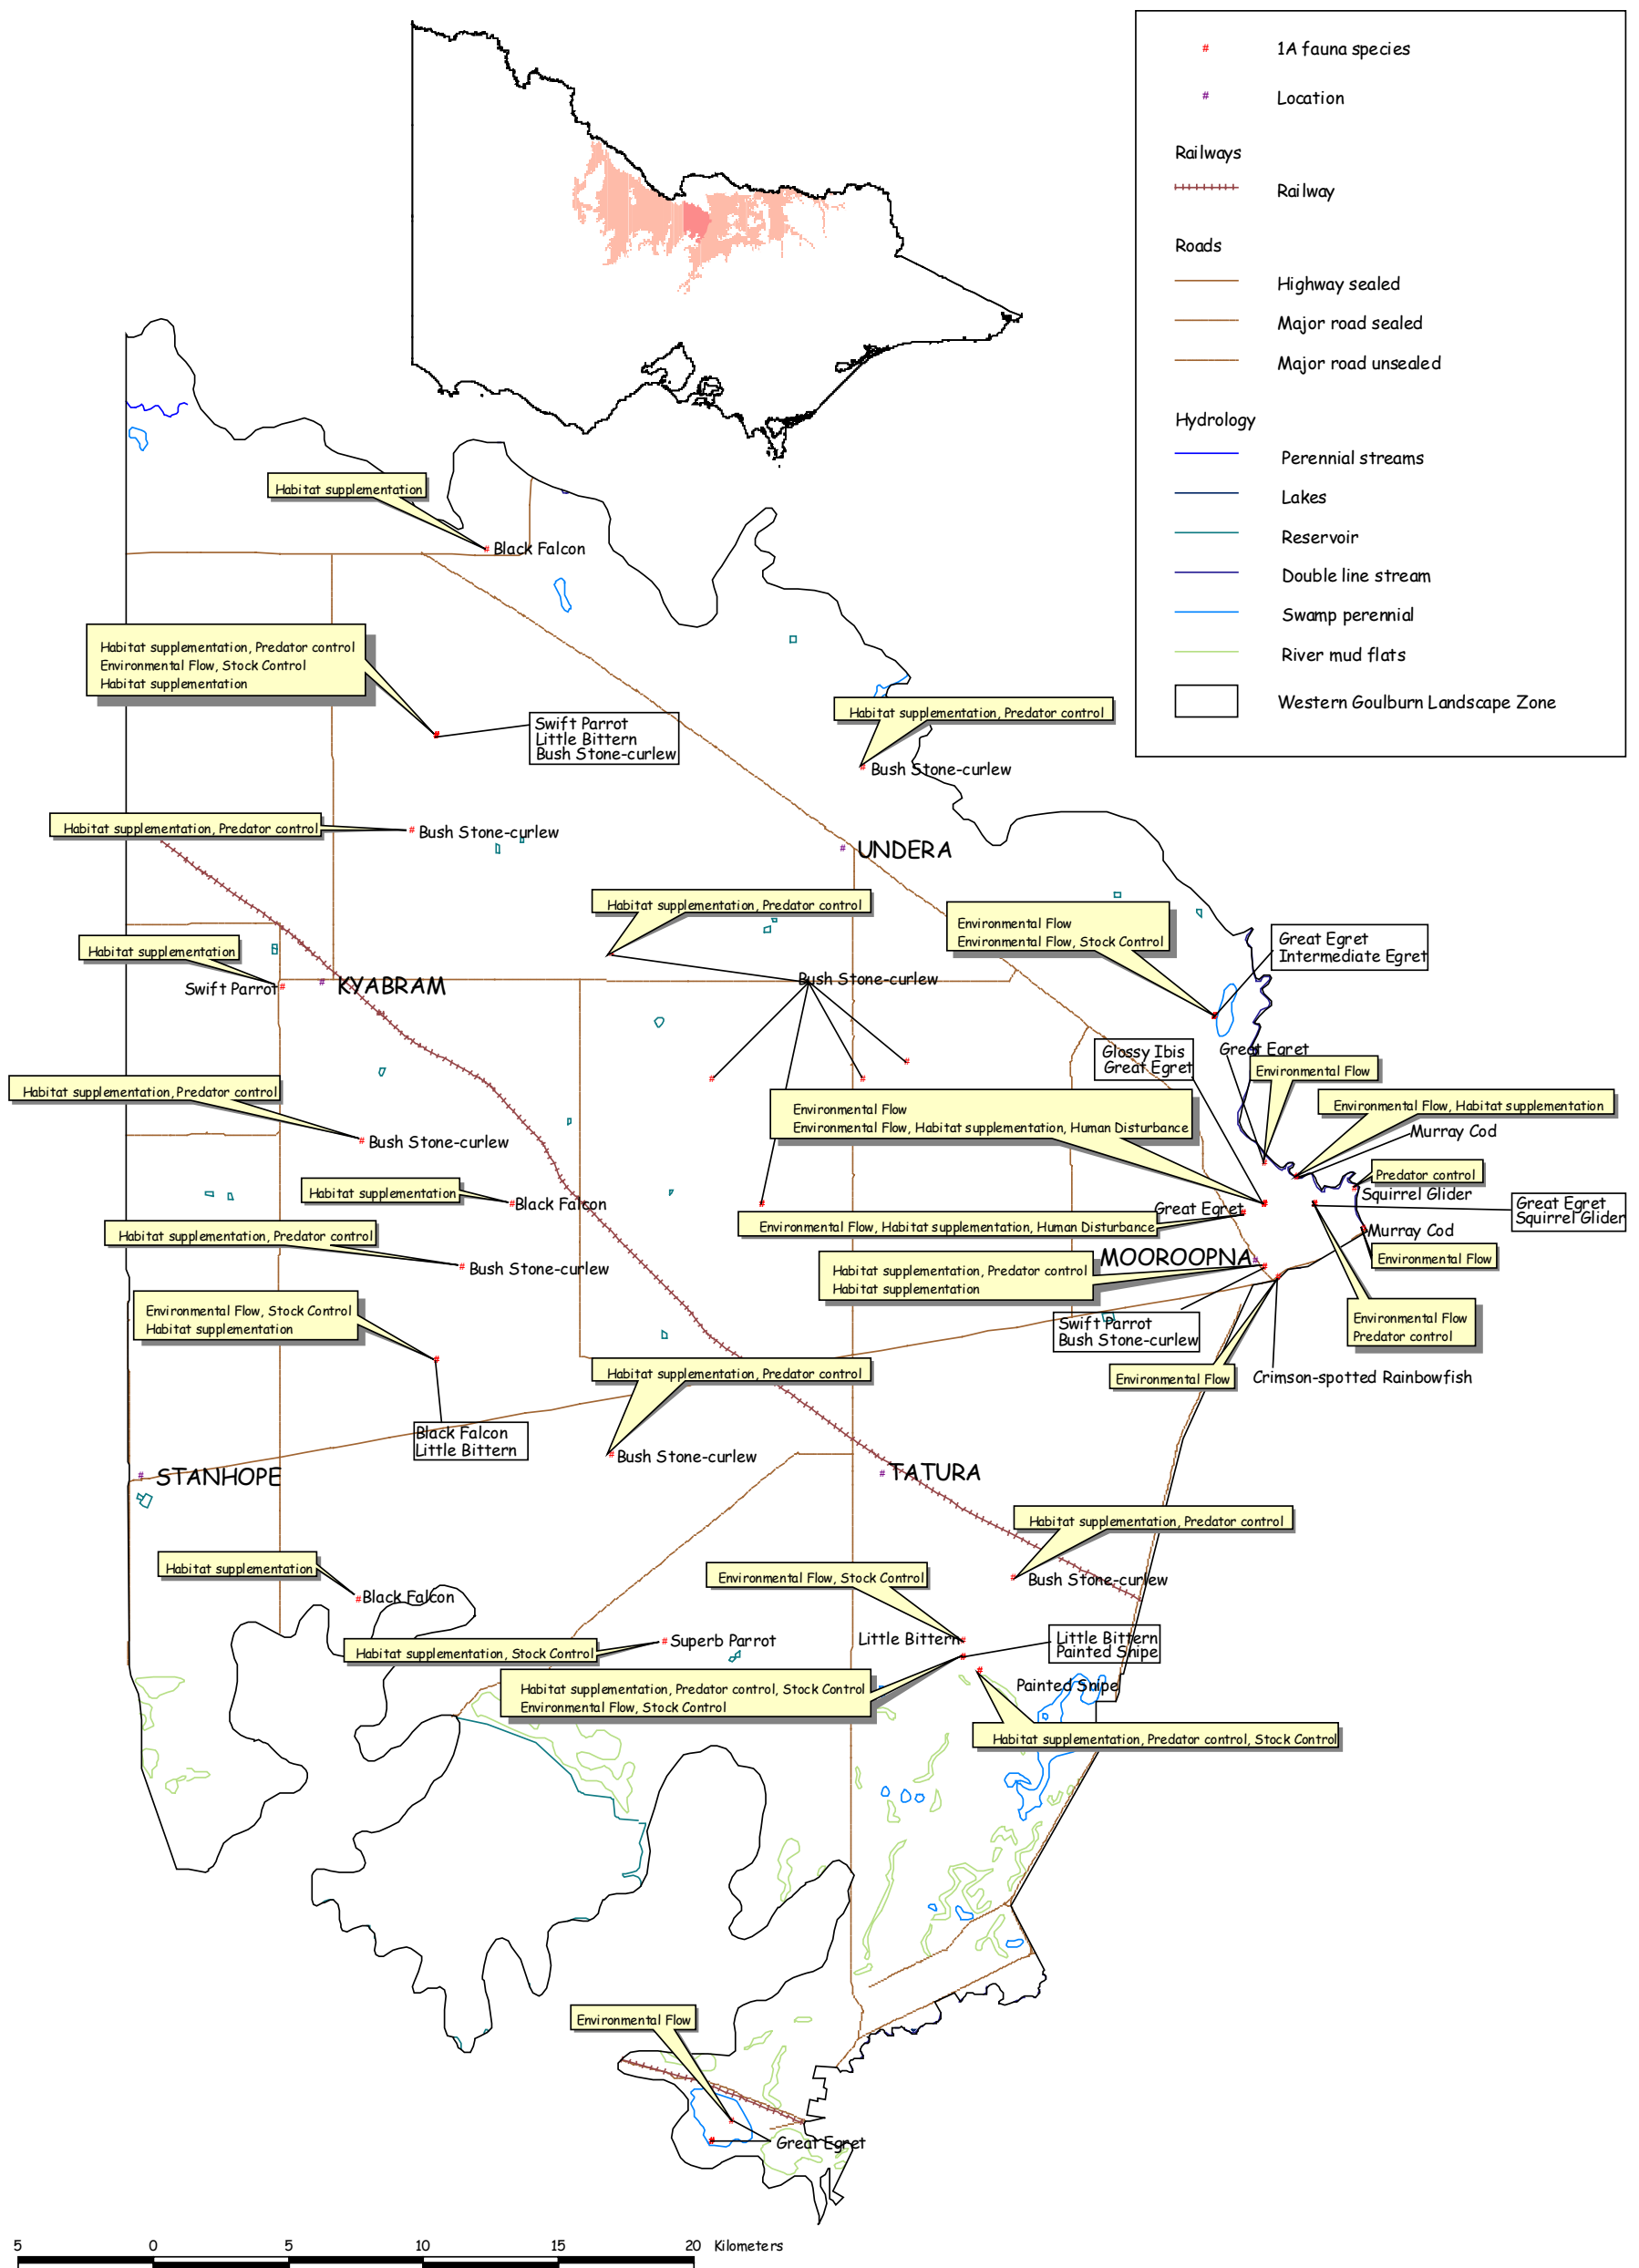

Map 23. Pre-1750 EVCs in the Western Goulburn Landscape Zone, Shepparton Irrigation Region - South

Map 24. Current EVCs in the Western Goulburn Landscape Zone, Shepparton Irrigation Region - South

Map 25. Current EVC Conservation Significance and Public Land boundaries in the Western Goulburn Landscape Zone, Shepparton Irrigation Region - South

Map 26. Threatened Fauna in the Western Goulburn Landscape Zone, Shepparton Irrigation Region - South

Map 28. South

1A species and management actions in the Western Goulburn Landscape Zone, Shepparton Irrigation Region -